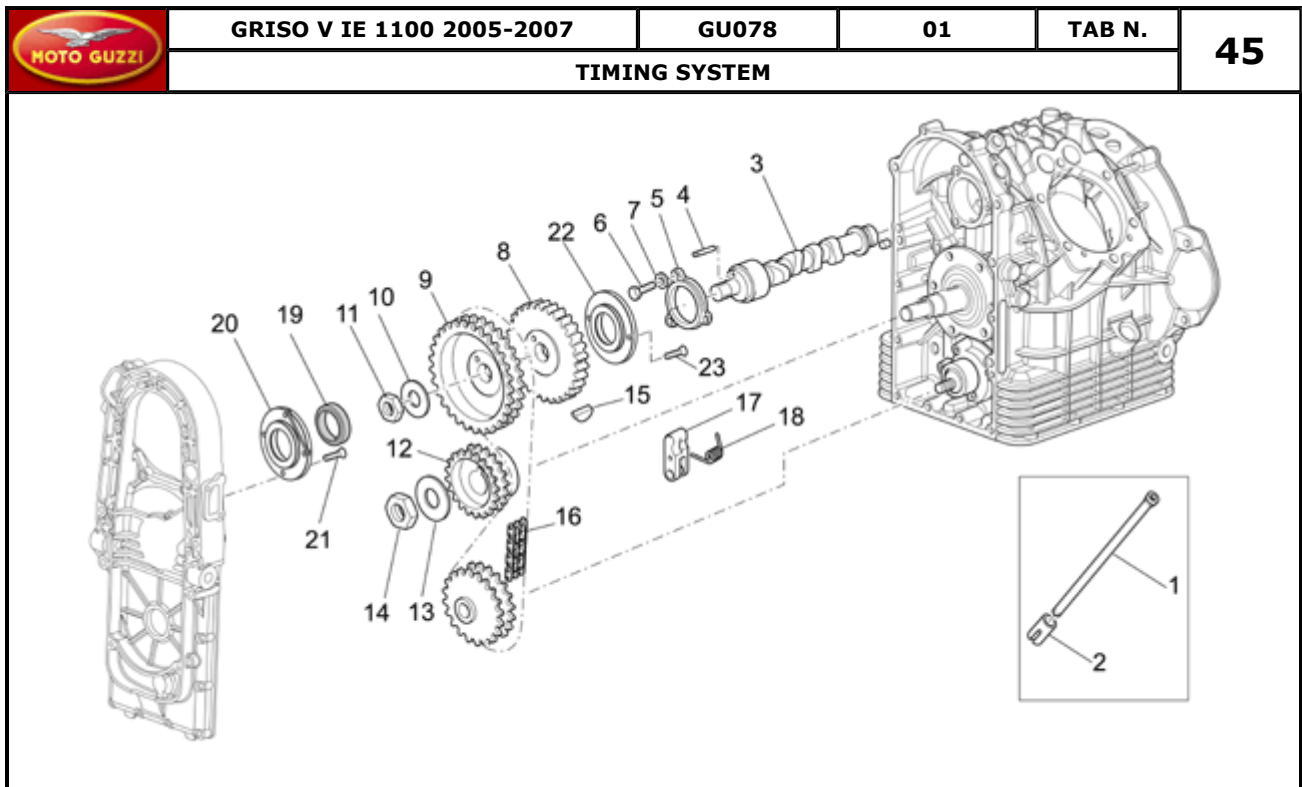

Pos.	Description	Year	I_M_	Country	Version	Code	Q.ty	P.Cod.
1	Rocker arm rod	-	-	-	-	GU37045006	4	AC319
2	Tappet	-	-	-	-	GU17045860	4	AC309
3	Camshaft	-	-	-	-	GU05053331	1	AC059
4	Pin	-	-	-	-	GU14234600	1	-
5	Flange	-	-	-	-	GU01054001	1	AC349
6	Hex screw M6x20	-	-	-	-	GU98084320	3	-
7	Washer 6,5x11x2	-	-	-	-	GU95120065	3	-
8	Wheel speed sensor, left front	-	-	-	M2	GU01051730	1	AC379
	Wheel speed sensor, left front	-	-	-	M1	GU05051730	1	AC379
9	Timing system gear	-	-	-	M1	GU05054531	1	AC139
	Timing system gear	-	-	-	M2	GU05054532	1	AC139
10	Spring washer 19x34x1,5	-	-	-	-	GU14433400	1	-
11	Nut M18	-	-	-	-	GU92750180	1	-
12	Pinion	-	-	-	-	GU14072001	1	AC339
13	Washer 25,5x35x2	-	-	-	-	GU95100837	1	-
14	Nut M25	-	-	-	-	GU92602525	1	-
15	Transmission key 3x6,5	-	-	-	-	GU91600365	1	AD099
16	Chain	-	-	-	-	GU05058030	1	AC149
17	Chain guide plate	-	-	-	-	GU30058310	1	AC279
18	Spring	-	-	-	-	GU30059211	1	AC279
19	Gasket ring 15x32x7viton	-	-	-	-	GU90401532	1	AO409
20	Support	-	-	-	-	GU05055230	1	-
21	Hex socket screw M4x10	-	-	-	-	AP8152043	4	-
22	Centrifugal disc	-	-	-	M1	GU05053530	1	-
23	Screw M6x12	-	-	-	M1	GU98250612	2	-