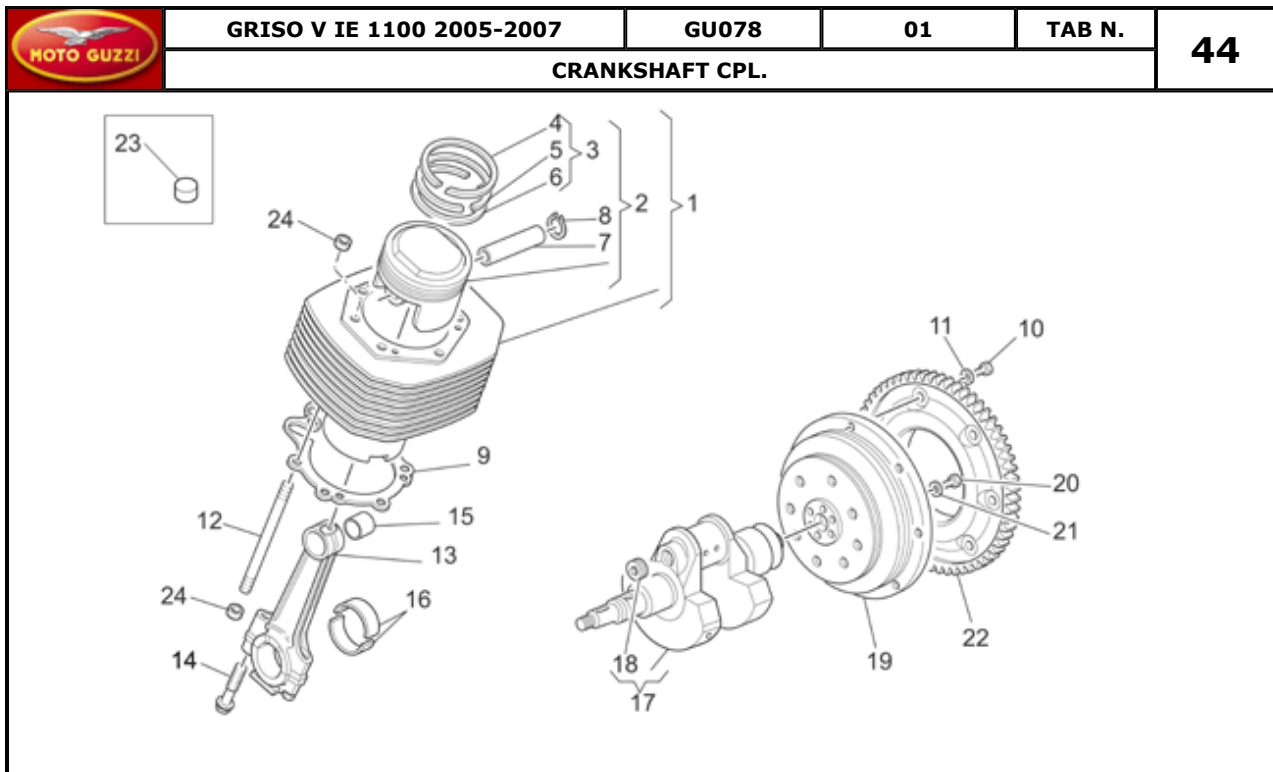

Pos.	Description	Year	I_M_	Country	Version	Code	Q.ty	P.Cod.
1	Cylinder with piston	-	-	-	-	GU05060130	2	AB00*
2	Piston assy	-	-	-	-	GU05060230	2	AB01*
3	Pistonring set	-	-	-	-	GU05060630	2	AB02*
4	Piston ring	-	-	-	-	GU05060730	2	AB02*
5	Piston ring	-	-	-	-	GU05060930	2	AB02*
6	Piston ring	-	-	-	-	GU05061030	2	AB02*
7	Piston pin	-	-	-	-	GU30061241	2	AD02*
8	Stop ring	-	-	-	-	GU90351039	4	AD03*
9	Gasket	-	-	-	M7	GU05020830	2	AO01*
	Gasket	-	-	-	M8	976064	2	AO01*
10	Screw TCEI M6x12	-	-	-	-	GU37067705	8	-
11	Washer 6,4x10x0,7	-	-	-	-	GU14217901	8	-
12	Stud bolt	-	-	-	M5	GU12021700	8	AB04*
	Stud bolt	-	-	-	M6	976031	8	AB04*
13	Connecting rod cpl.	-	-	-	M9	GU05061530	2	AD01*
	Connecting rod cpl.	-	-	-	M10	976003	2	AD01*
14	Connecting rod screw	-	-	-	M10	849131	4	-
	Connecting rod screw	-	-	-	M9	GU01062230	4	-
15	Bush	-	-	-	M9	GU91112128	2	AI01*
16	Bearing half-shell 1,539-1,544	-	-	-	BS-M10	976172	4	AI109
	Bearing half-shell	-	-	-	M9	GU01062030	4	AI109
	Bearing half-shell min.0,254	-	-	-	M9	GU01062031	4	AI109
	Bearing half-shell min.0,508	-	-	-	M9	GU01062032	4	AI109
	Bearing half-shell min.0,762	-	-	-	M9	GU01062033	4	AI109
	Bearing half-shell 1,535-1,540	-	-	-	M10-RS	976171	4	AI109
17	Crankshaft cpl.	-	-	-	M9	976117	1	AD009
	Crankshaft cpl.	-	-	-	M10	976186	1	AD009
18	Plug	-	-	-	-	GU37065405	1	-
19	Flywheel cpl.	-	-	-	-	GU04067000	1	AM009
20	Screw M8X25	-	-	-	-	GU12067701	6	-
21	Washer 8,4X13X0,8	-	-	-	-	GU14615901	6	-
22	Chain ring	-	-	-	-	GU01067930	1	AK019
23	Rubber spacer	-	-	-	-	GU05025330	54	-
24	Pin 11,8X10	-	-	-	M8	825597	6	-